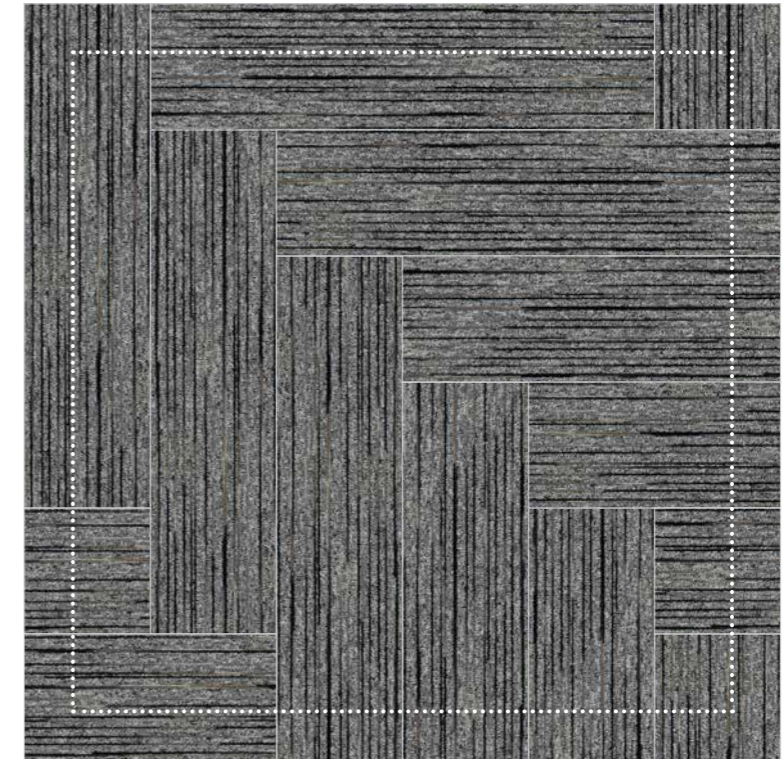

Herringbone

Half Drop

Herringbone

Example image shows 9 planks
laid herringbone.

Half Drop

Example image shows 9 planks
laid half drop.

Modular Design

Explore the design versatility of both tile and plank. Combine both formats and choose from a range of installation methods to create a unique floor design.