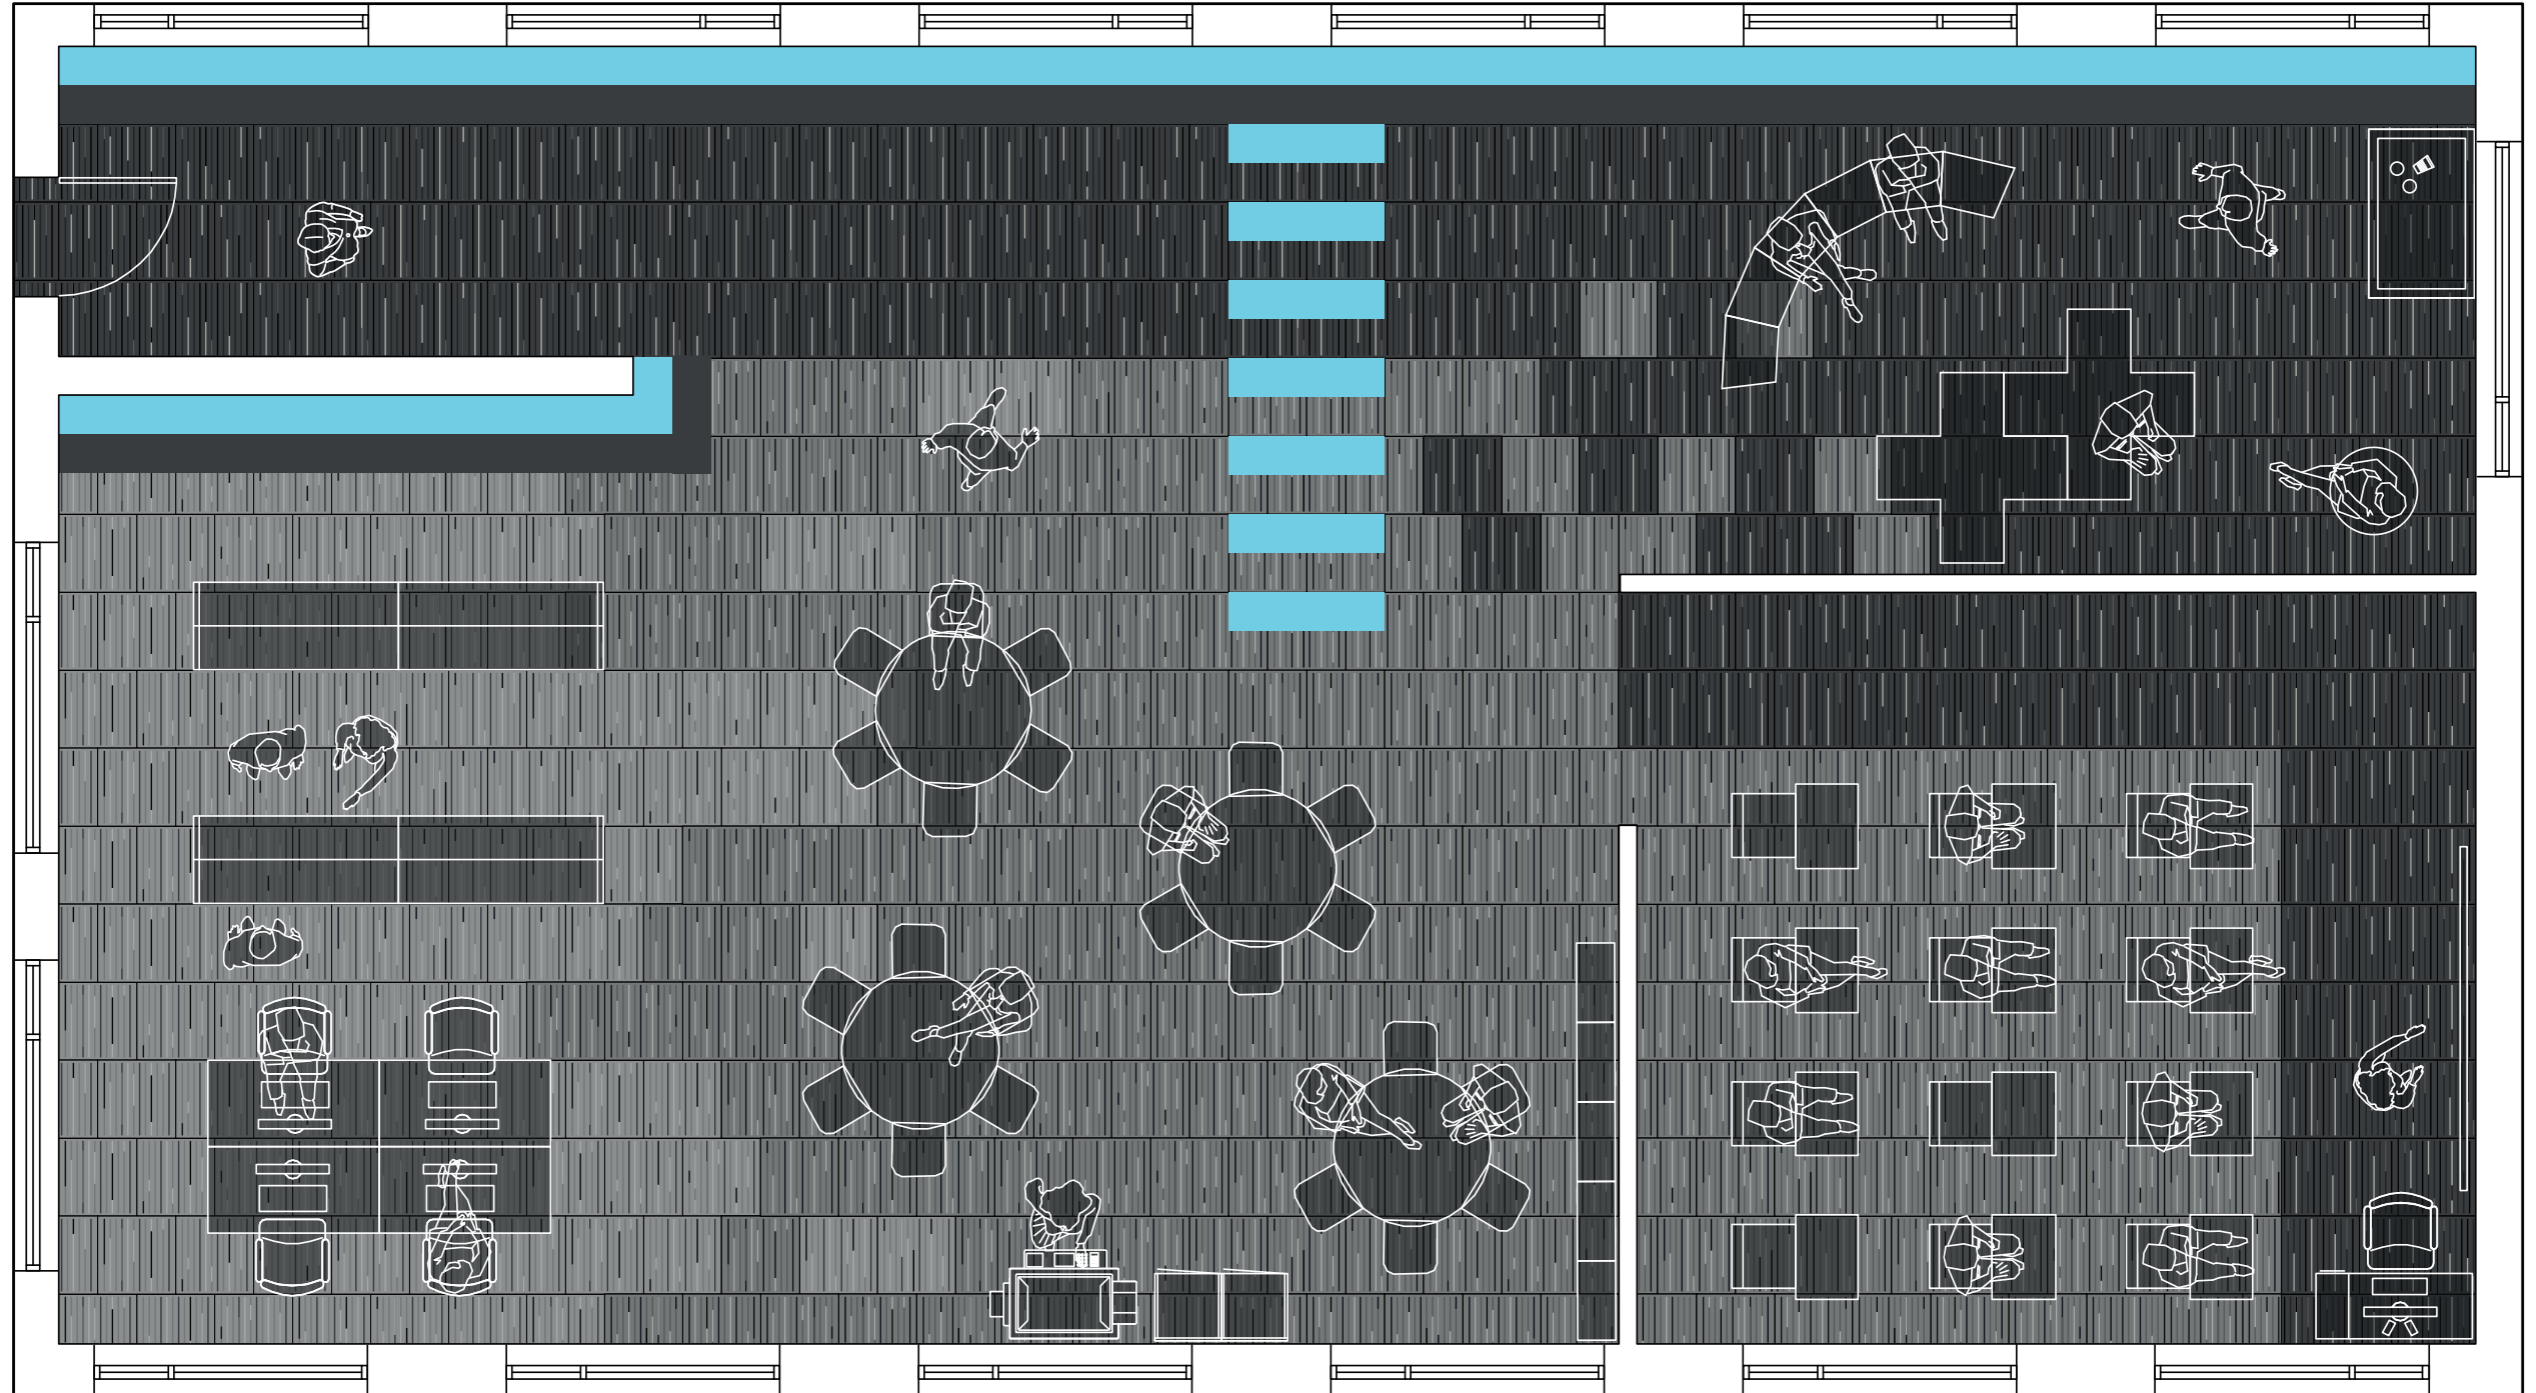

LAFITE SPACE

Gerflor[®]
theflooringgroup

LAFITE SPACE

Lafite Space features a linear design and is available in both tile and plank format offering versatility and the opportunity to create unique floor schemes.

Herringbone

Half Drop

Herringbone

Example image shows 9 planks
laid herringbone.

Half Drop

Example image shows 9 planks
laid half drop.

Modular Design

Explore the design versatility of both tile and plank. Combine both formats and choose from a range of installation methods to create a unique floor design.

 Lafite Space
LCSPACE28
(Installed brick bond)

 Lafite Space
LCSPACE30
(Installed brick bond)

 Lafite Space
LCSPACE31
(Installed brick bond)

 Lafite Plains
LC12

 Emphasis
Sky Loop Pile 105

Zoning
Combine grey base tones to create a gradual transition across the floor from one zone to another. Add a vibrant accent colour for a unique statement or to emphasise a specific area.

 Lafite Plains
LC12

 Emphasis
Green Loop Pile 104

Feature Areas

Combine colour contrast and bold installation patterns to create a feature area or an exciting design statement.

DESIGN STUDIO FLOOR PLAN

Lafite Space Plank and Tile