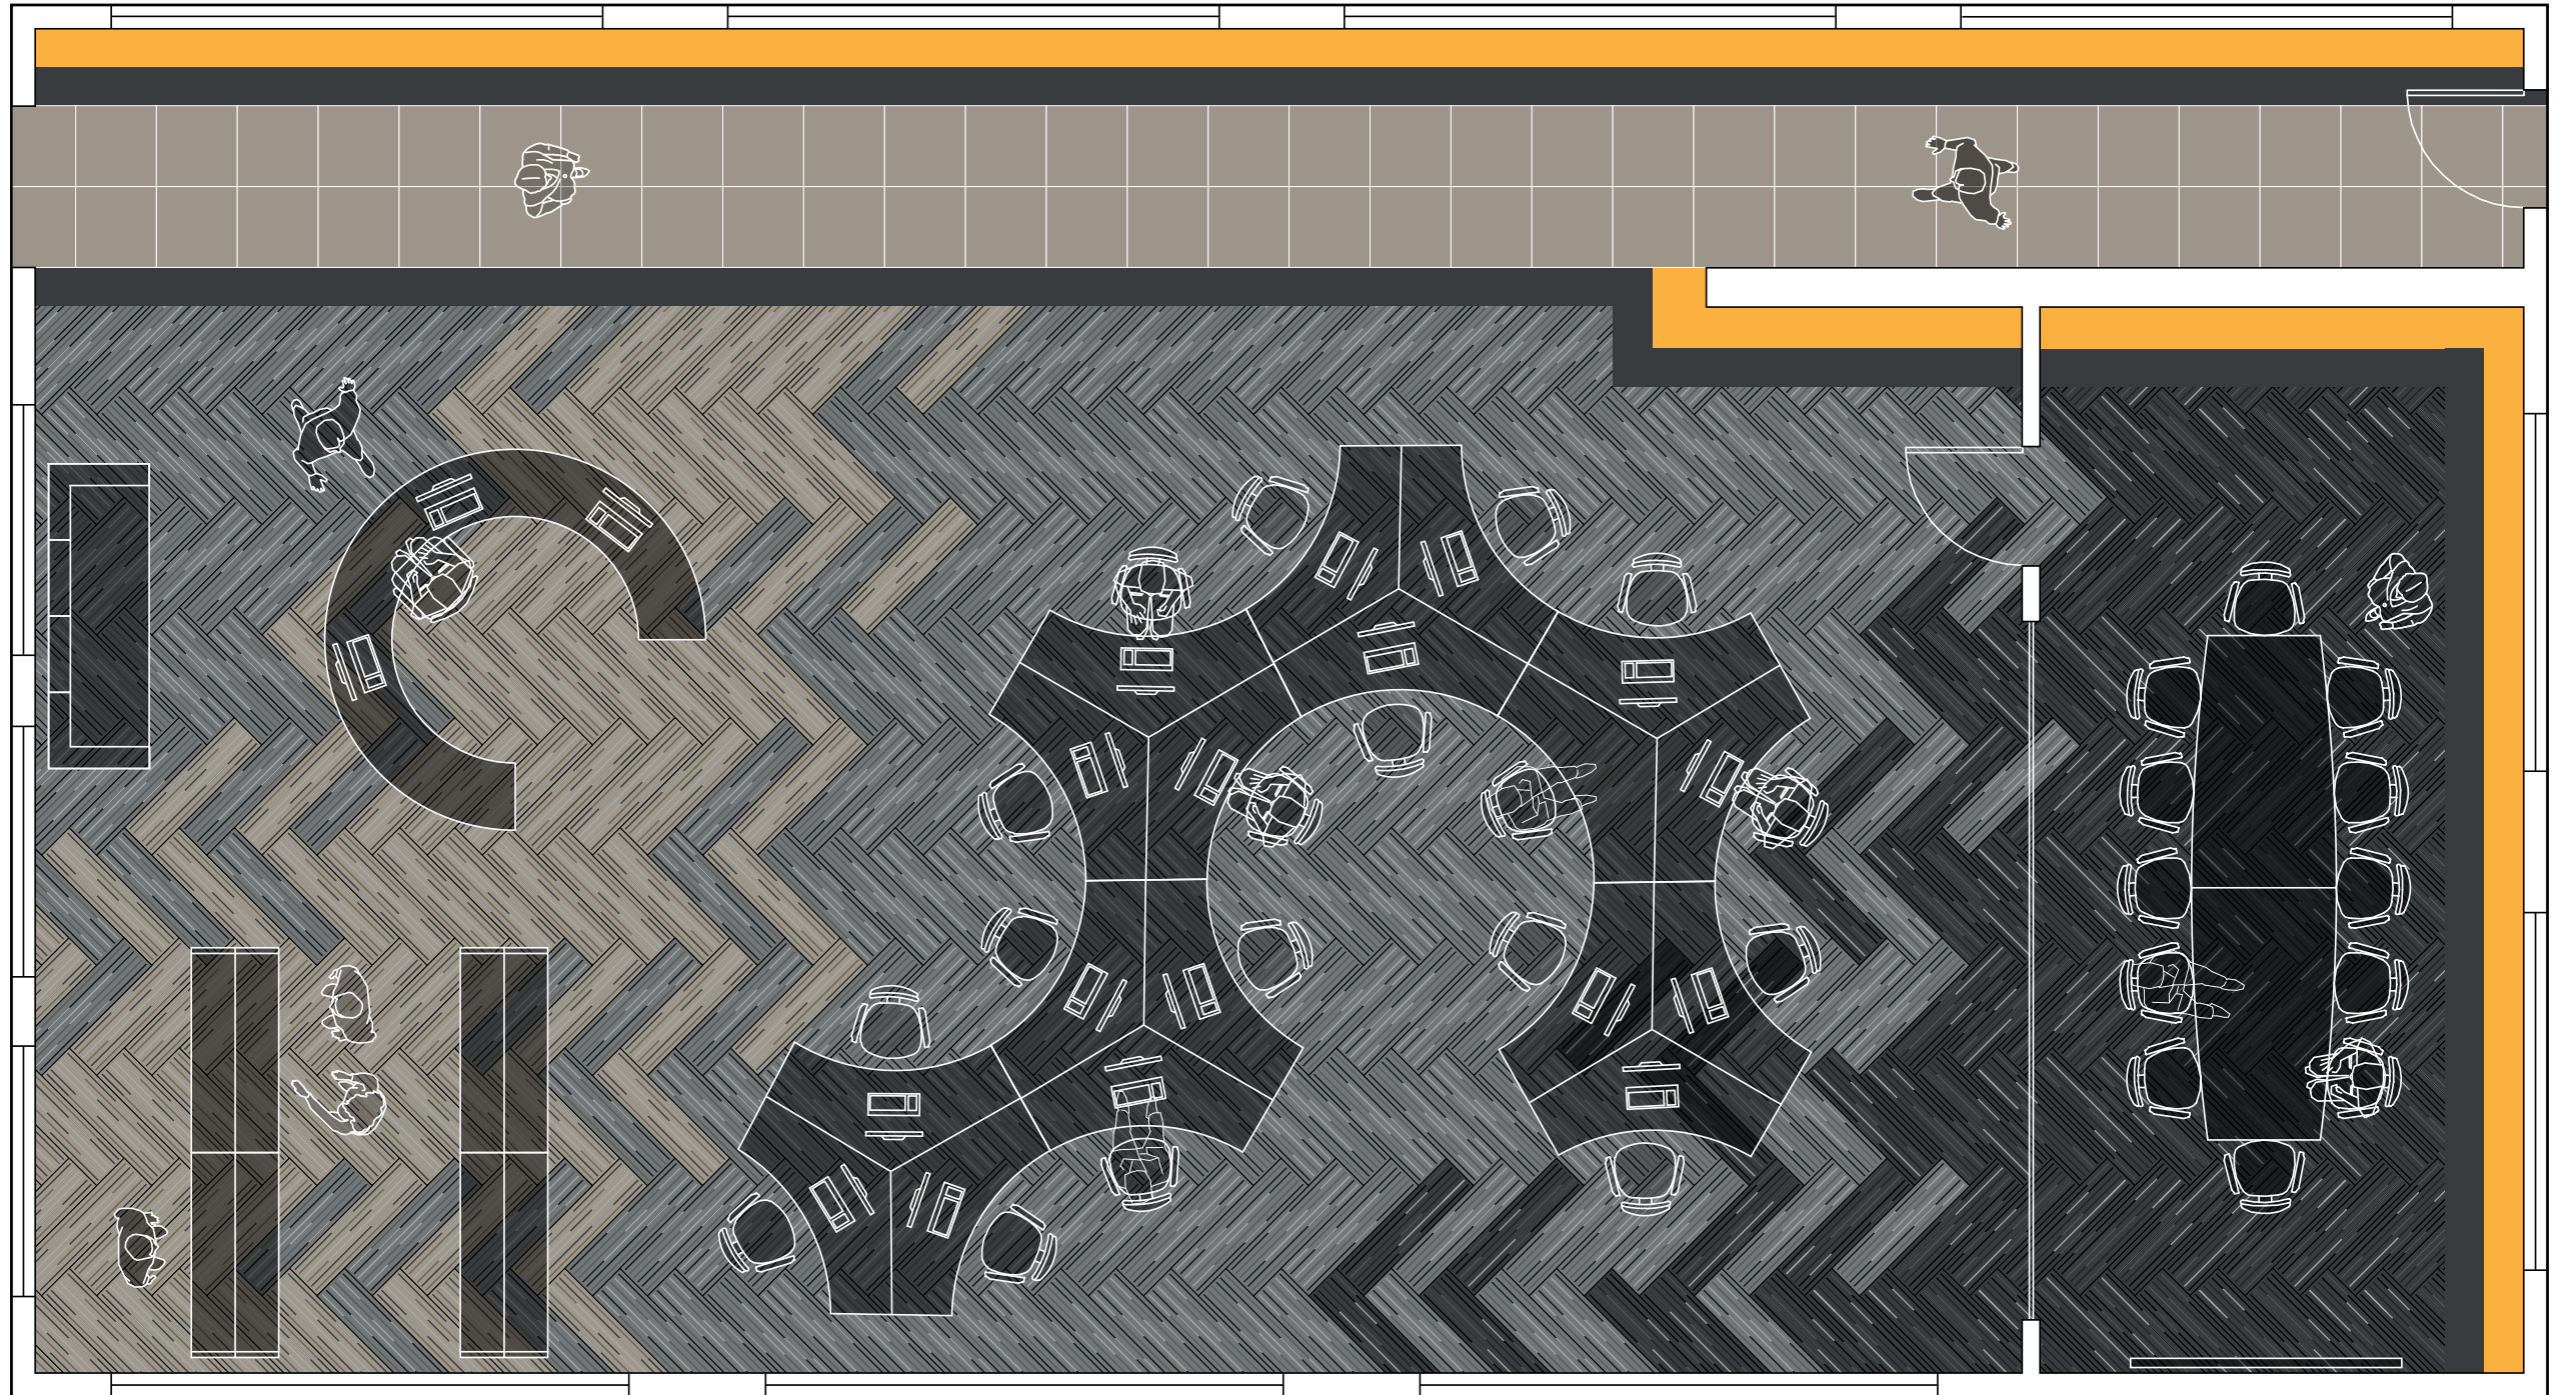

 Lafite Plains
LC12

 Emphasis
Green Loop Pile 104

Feature Areas

Combine colour contrast and bold installation patterns to create a feature area or an exciting design statement.

DESIGN STUDIO FLOOR PLAN

Lafite Space Plank and Tile

Lafite Space
LCSPACE32
(Installed herringbone)

Lafite Space
LCSPACE30
(Installed herringbone)

Lafite Space
LCSPACE31
(Installed herringbone)

Lafite Plains
LC1

Lafite Plains
LC12

Emphasis
Gold Loop Pile 101