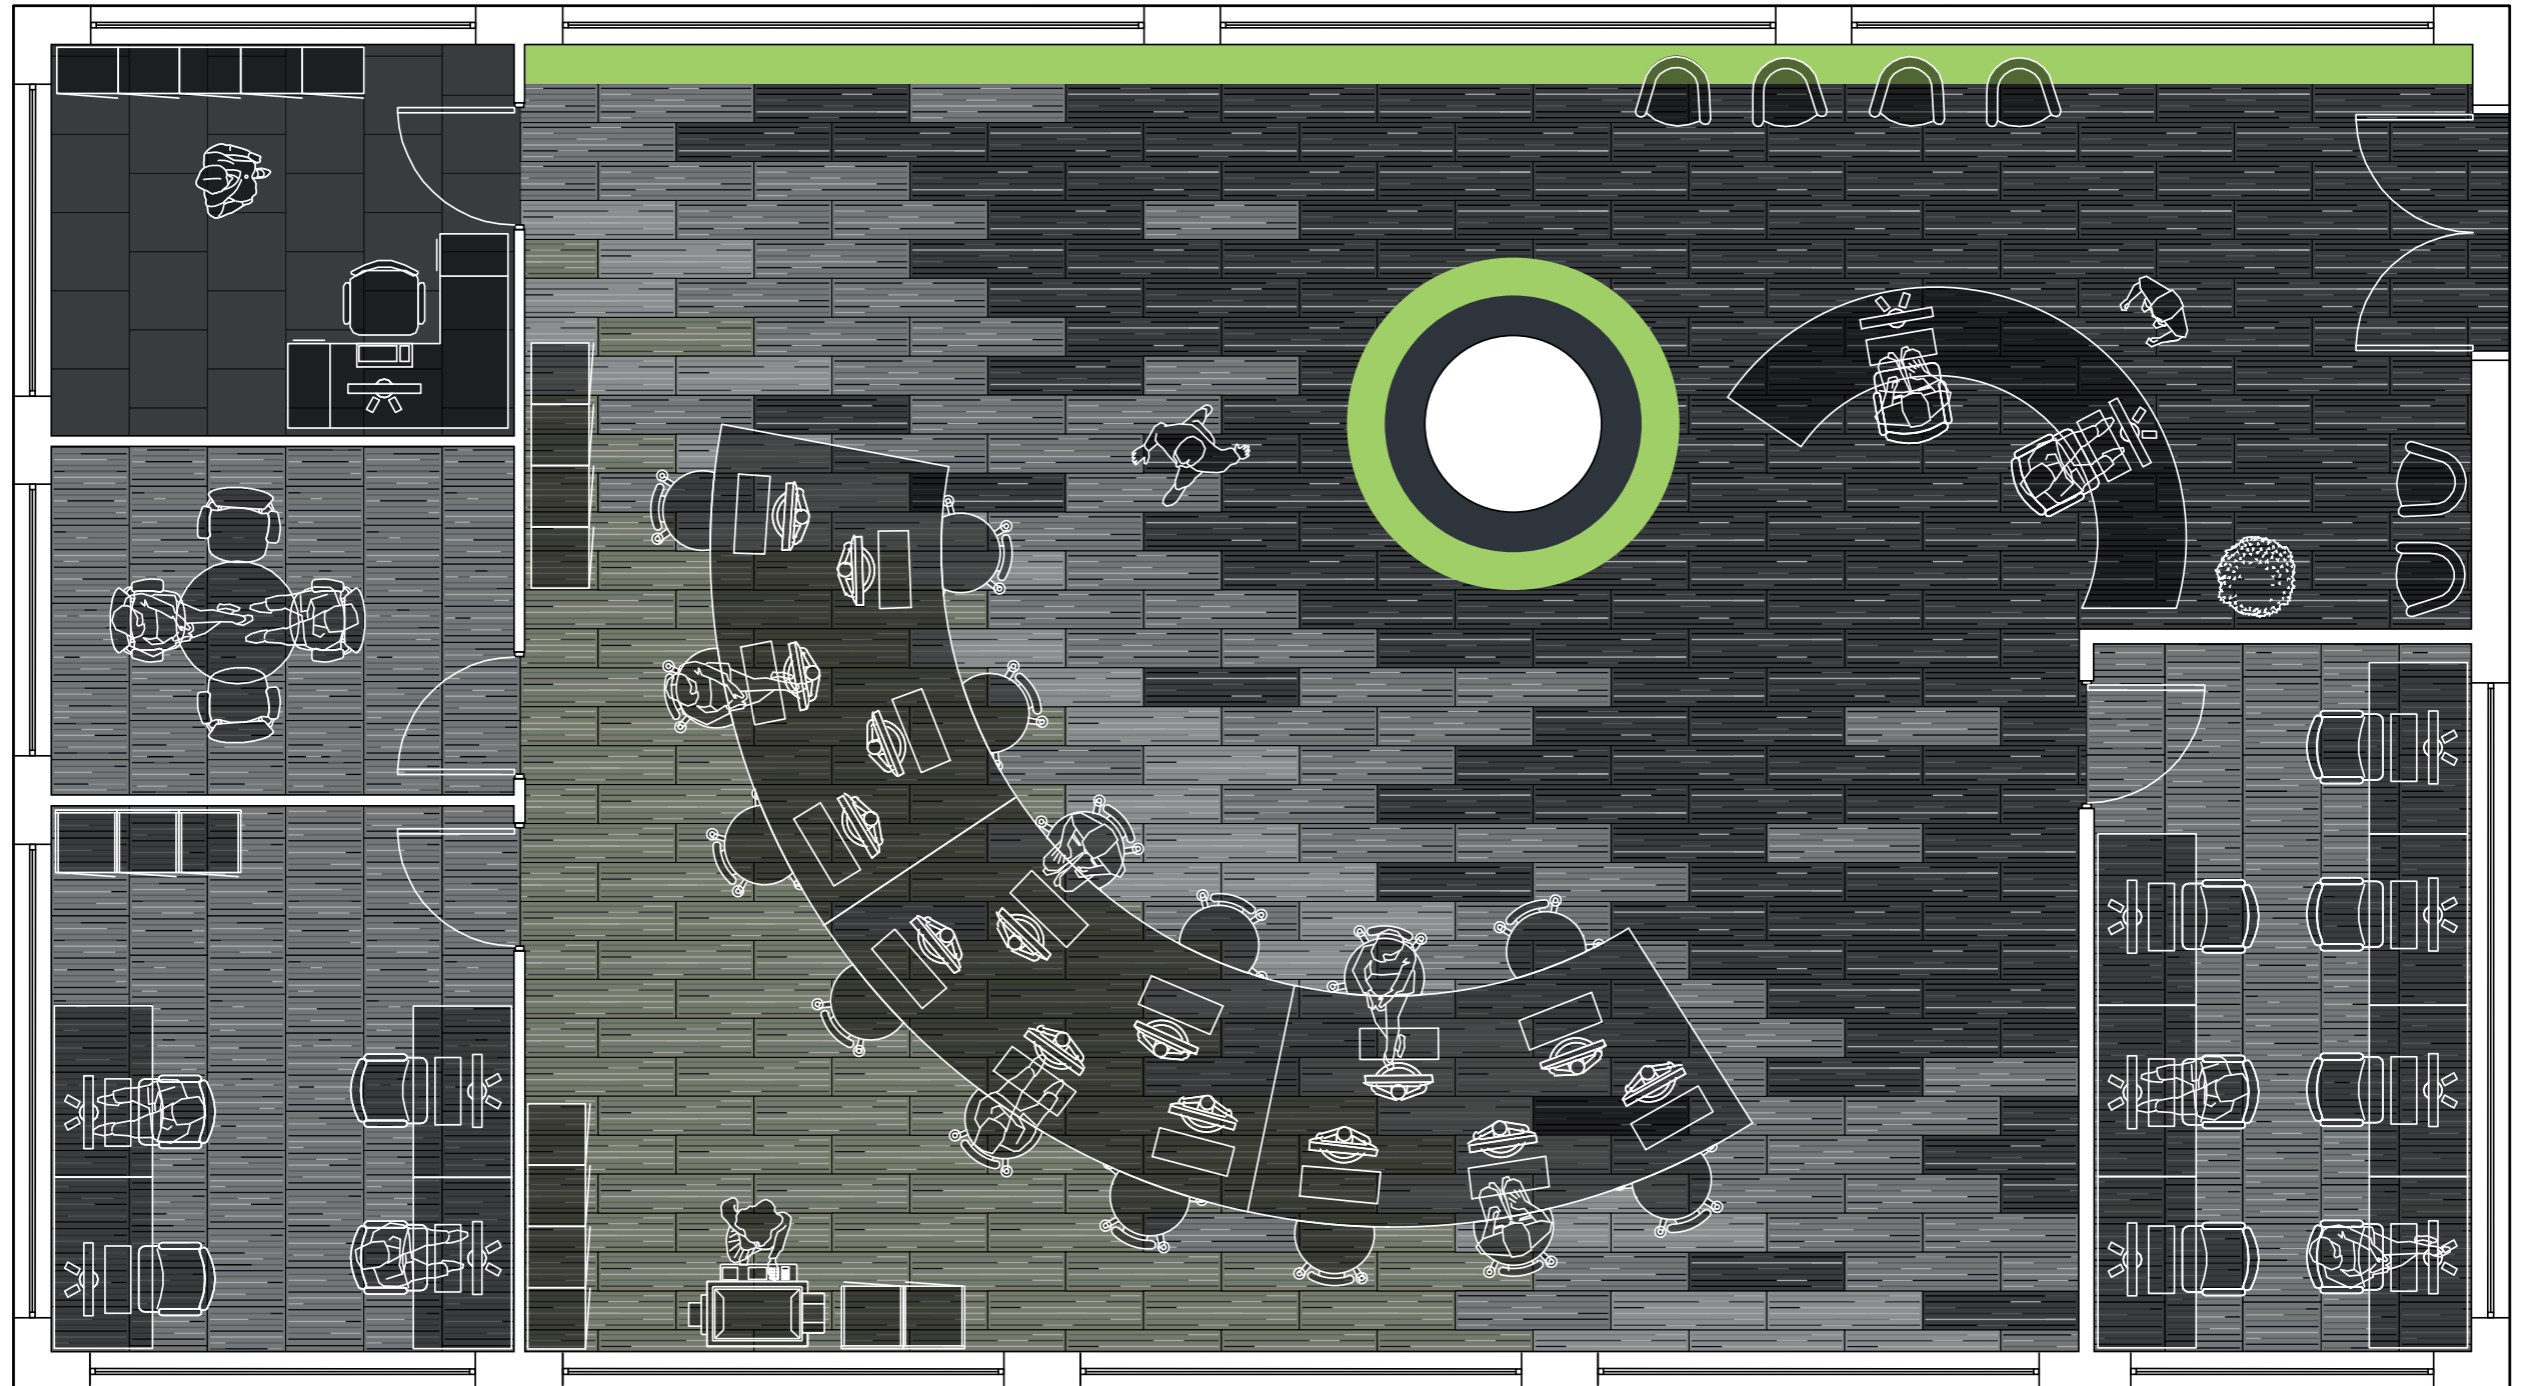

Herringbone

Half Drop

Herringbone

Example image shows 9 planks
laid herringbone.

Half Drop

Example image shows 9 planks
laid half drop.

Modular Design

Explore the design versatility of both tile and plank. Combine both formats and choose from a range of installation methods to create a unique floor design.

 Lafite Space
LCSPACE28
(Installed brick bond)

 Lafite Space
LCSPACE30
(Installed brick bond)

 Lafite Space
LCSPACE31
(Installed brick bond)

 Lafite Plains
LC12

 Emphasis
Sky Loop Pile 105

Zoning
Combine grey base tones to create a gradual transition across the floor from one zone to another. Add a vibrant accent colour for a unique statement or to emphasise a specific area.

 Lafite Plains
LC12

 Emphasis
Green Loop Pile 104

Feature Areas

Combine colour contrast and bold installation patterns to create a feature area or an exciting design statement.

DESIGN STUDIO FLOOR PLAN

Lafite Space Plank and Tile